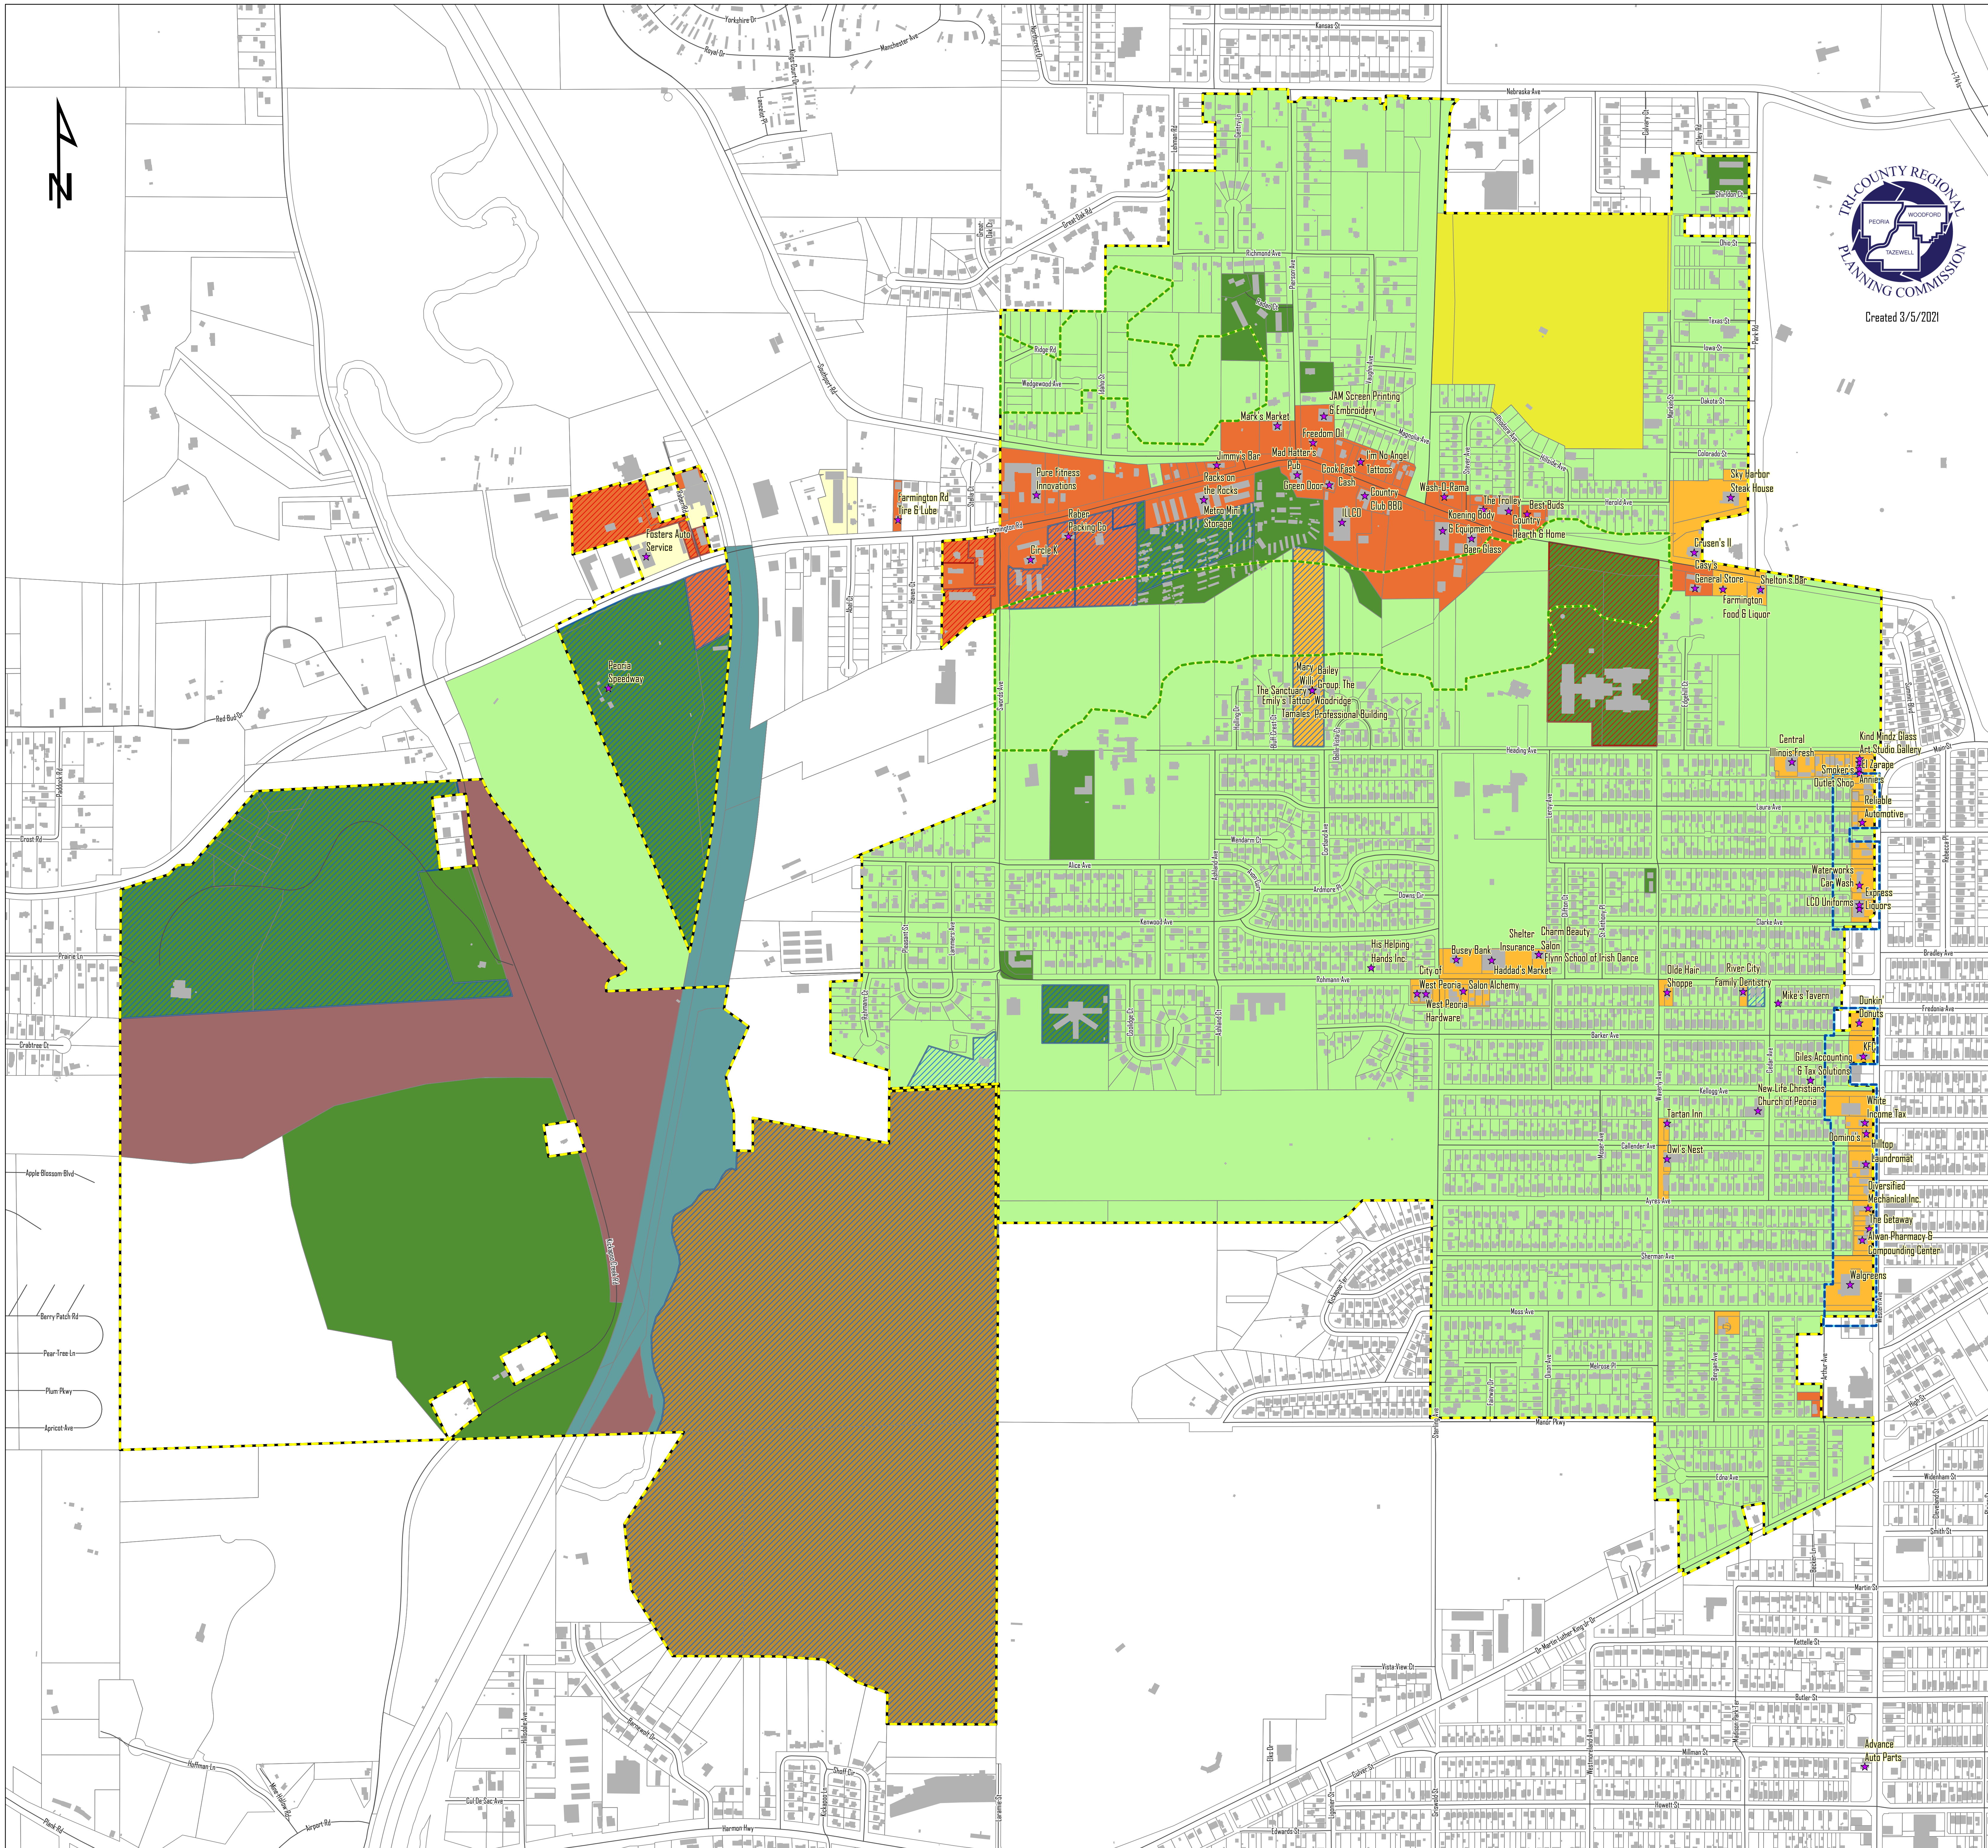

Created 3/5/2021

City of West Peoria - Businesses

- ★ Business Location
- ▭ General Business Overlay District
- ▭ Conservation Overlay District
- ▭ Building Footprints

- ▭ City Limits
- Centerlines
- ▭ Parcels
- Layer
- ▭ Special Use with Owner

- ▭ Special Use with Property
- ▭ A-1 Agricultural
- ▭ B-1 General Business District
- ▭ B-2 Highway & Service Business District
- ▭ I-1 Light Industrial District

- ▭ I-2 Heavy Industrial District
- ▭ IDOT Properties
- ▭ R-1 Medium Density Residential District
- ▭ R-2 Multi-Family Residential District
- ▭ Railroad Properties