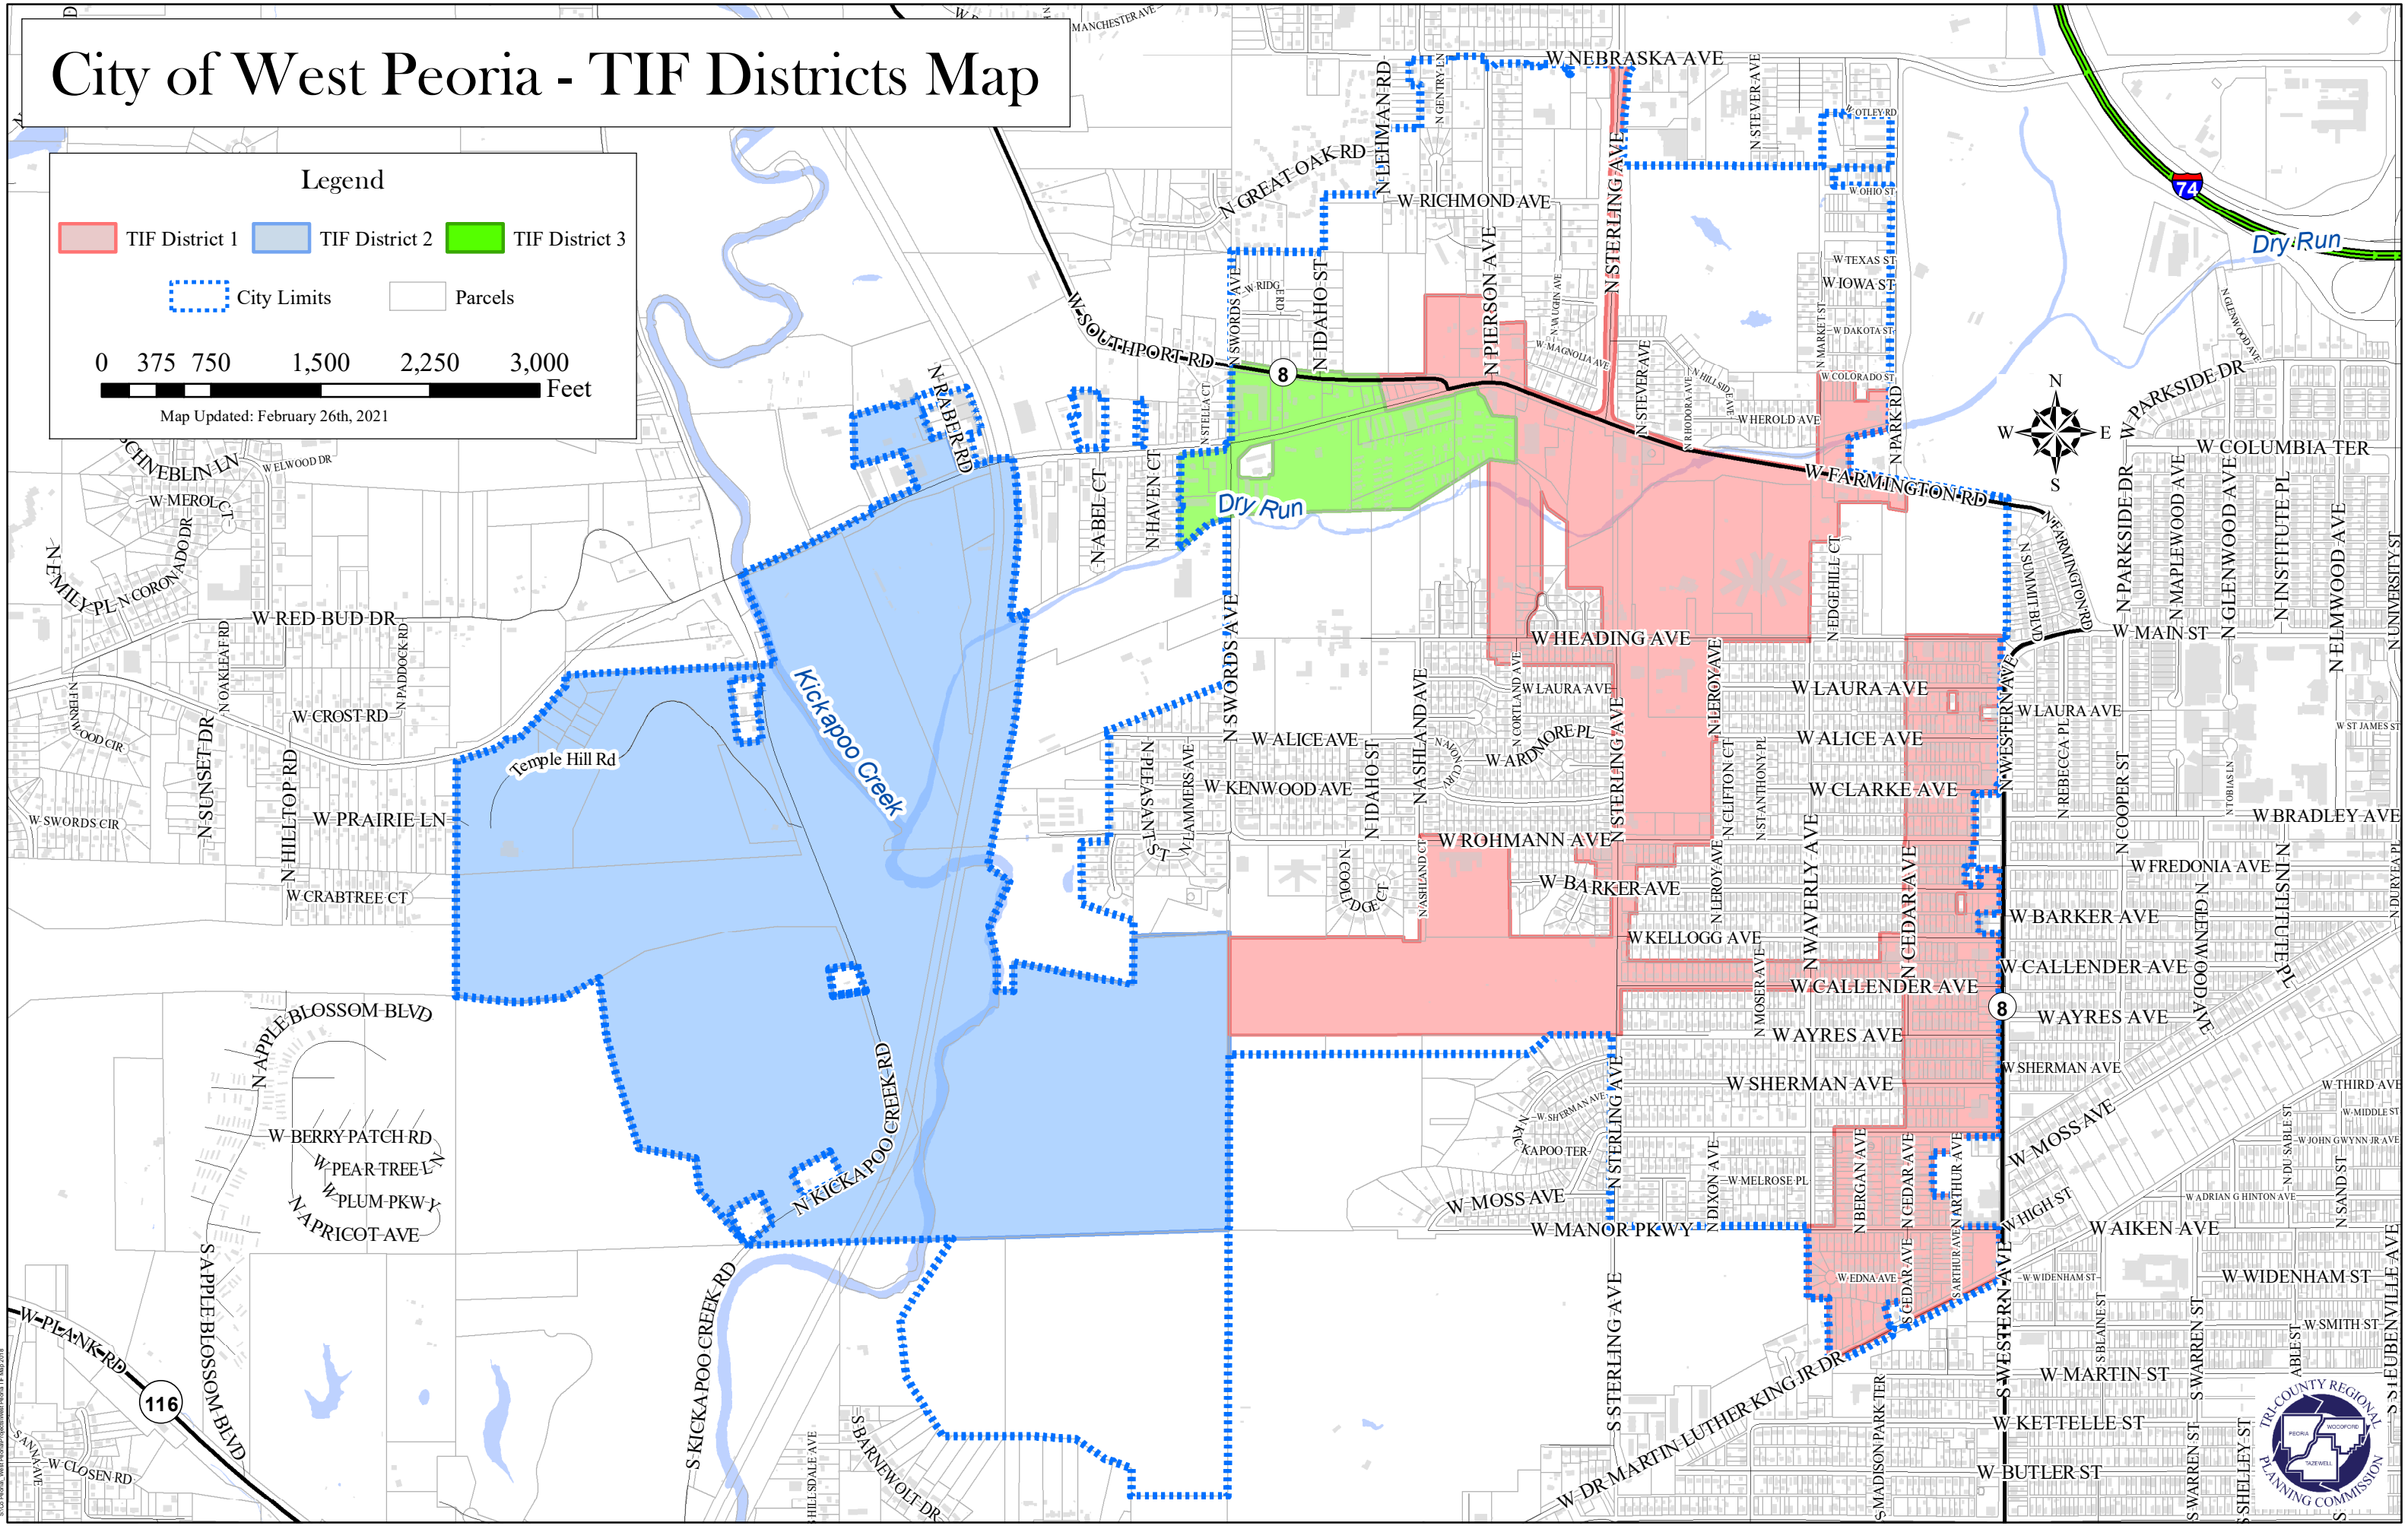

City of West Peoria - TIF Districts Map

Legend

- TIF District 1 (Red)
- TIF District 2 (Blue)
- TIF District 3 (Green)
- City Limits (Dotted Blue Line)
- Parcels (Thin Grey Lines)

0 375 750 1,500 2,250 3,000 Feet

Map Updated: February 26th, 2021

© City of West Peoria, Illinois. All rights reserved. 2021